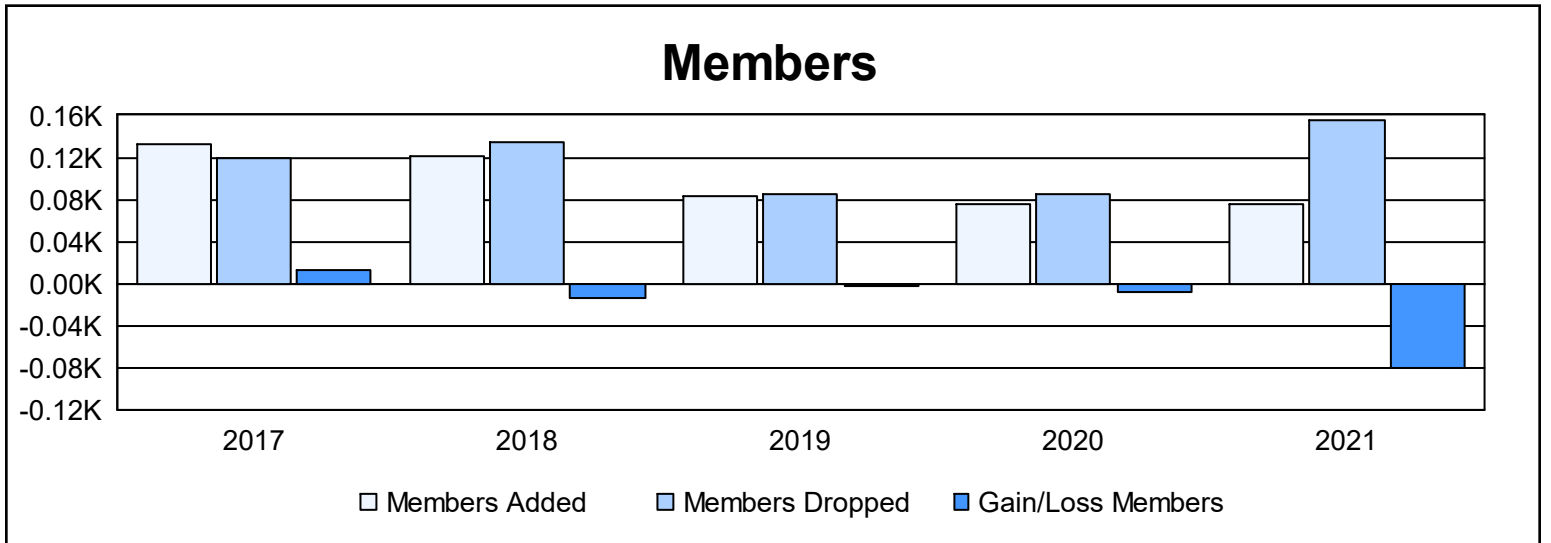

Year	New Clubs	Dropped Clubs	Gain/ Loss Clubs	New Members	Charter Members	Reinstate Members	Transfer Members	Total Member Added	Total Members Dropped	Gain/ Loss Members
2016-2017	1	2	-1	103	22	1	7	133	120	13
2017-2018	1	1	0	94	20	4	3	121	135	-14
2018-2019	0	0	0	79	1	2	1	83	85	-2
2019-2020	0	2	-2	68	2	2	4	76	85	-9
2020-2021	1	2	-1	45	25	3	2	75	156	-81
<b>Average</b>	<b>1</b>	<b>1</b>	<b>-1</b>	<b>78</b>	<b>14</b>	<b>2</b>	<b>3</b>	<b>98</b>	<b>116</b>	<b>-19</b>

### Membership Composition June 2021 Cumulative