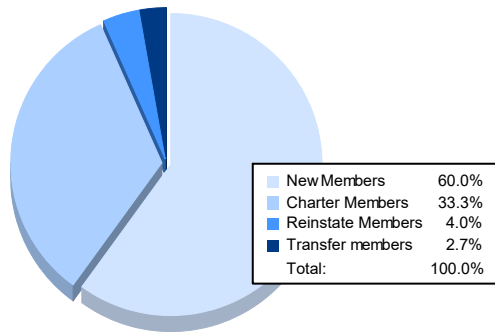

Year	New Clubs	Dropped Clubs	Gain/ Loss Clubs	New Members	Charter Members	Reinstate Members	Transfer Members	Total Member Added	Total Members Dropped	Gain/ Loss Members
2016-2017	1	2	-1	103	22	1	7	133	120	13
2017-2018	1	1	0	94	20	4	3	121	135	-14
2018-2019	0	0	0	79	1	2	1	83	85	-2
2019-2020	0	2	-2	68	2	2	4	76	85	-9
2020-2021	1	2	-1	45	25	3	2	75	156	-81
<b>Average</b>	<b>1</b>	<b>1</b>	<b>-1</b>	<b>78</b>	<b>14</b>	<b>2</b>	<b>3</b>	<b>98</b>	<b>116</b>	<b>-19</b>

### Membership Composition June 2021 Cumulative