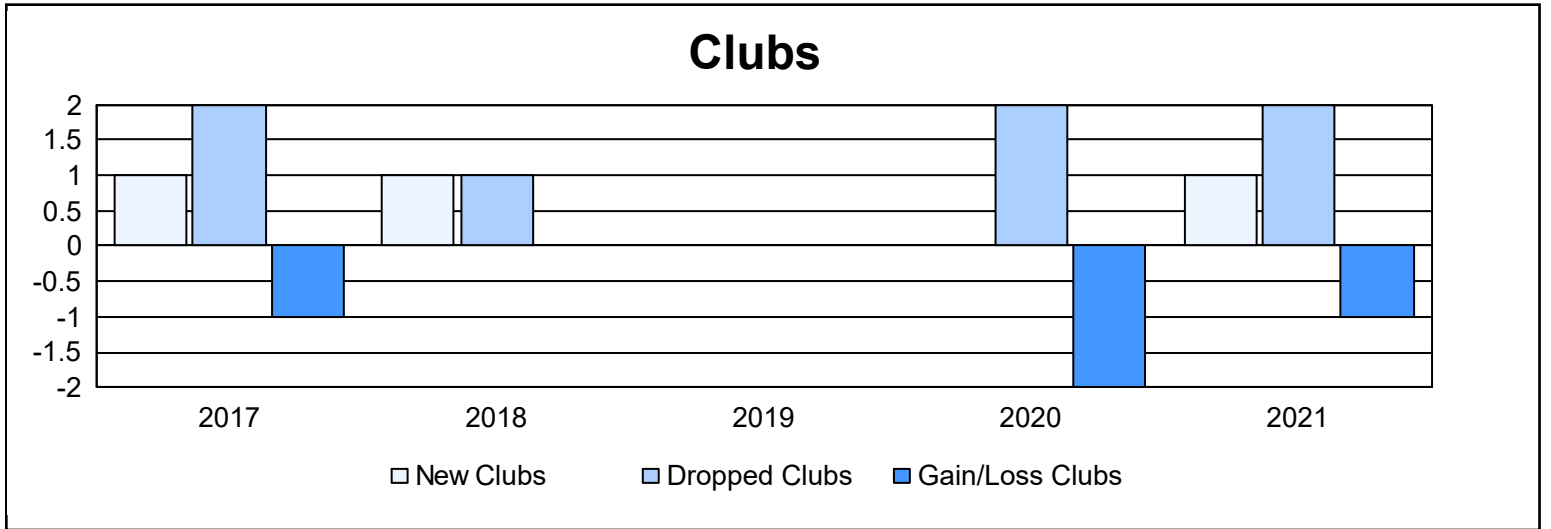

Year	New Clubs	Dropped Clubs	Gain/ Loss Clubs	New Members	Charter Members	Reinstate Members	Transfer Members	Total Member Added	Total Members Dropped	Gain/ Loss Members
2016-2017	1	2	-1	103	22	1	7	133	120	13
2017-2018	1	1	0	94	20	4	3	121	135	-14
2018-2019	0	0	0	79	1	2	1	83	85	-2
2019-2020	0	2	-2	68	2	2	4	76	85	-9
2020-2021	1	2	-1	45	25	3	2	75	156	-81
<b>Average</b>	<b>1</b>	<b>1</b>	<b>-1</b>	<b>78</b>	<b>14</b>	<b>2</b>	<b>3</b>	<b>98</b>	<b>116</b>	<b>-19</b>

### Membership Composition June 2021 Cumulative